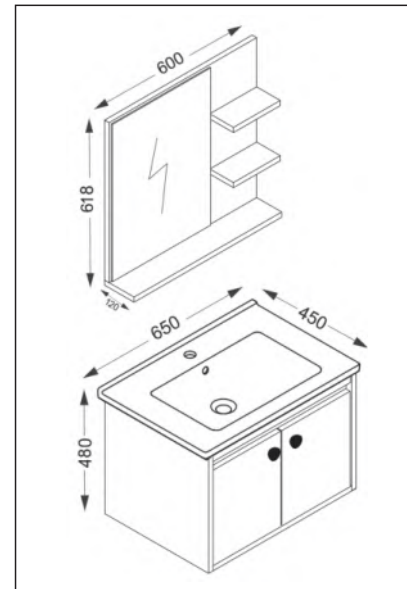

RUBY 55-65

LENO 55-65

BETA 55-65

- 18 MM MDF LAM KAPAK  
18 MM MDF DOOR
- 18MM MDF LAM GÖVDE  
18 MM MDF CABINET FRAME
- AÇIK RAFLI FLOTAL AYNA  
FLOTAL MIRROR WITH OPEN SHELVES
- SERAMİK LAVABO  
CERAMIC SINK
- FRENLİ KAPAK  
SOFT CLOSE DOOR