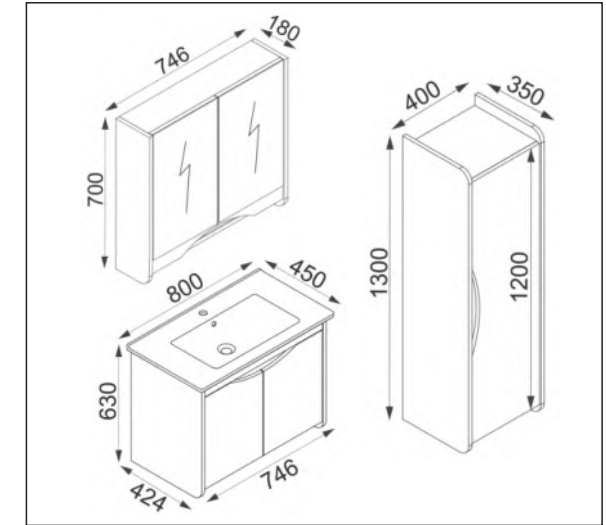

18 MM MDF LAM KAPAK
18 MM MDF DOOR

18MM MDF LAM GÖVDE
18 MM MDF CABINET FRAME

DOLAPLI FLOTAL AYNA
FLOTAL MIRROR WITH WALL CABINET

SERAMİK LAVABO
CERAMIC SINK

FRENLİ KAPAK
SOFT CLOSE DOOR