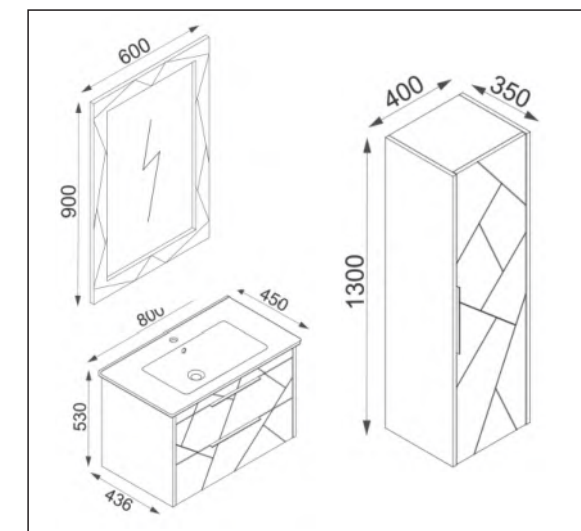

MDF LAM + CNC İŞLEMELİ MEMBRAN KAPLAMALI KAPAK
MDF + CNC EMBEDDED MEMBRAN FOIL COVERED DOOR

18MM MDFLAM GÖVDE
18 MM MDF CABINET FRAME

ÇERÇEVELİ FLOTAL AYNA
FRAMED FLOTAL WALL MIRROR

SERAMİK LAVABO
CERAMIC SINK

FRENLİ KAPAK
SOFT CLOSE DOOR

FRENLİ ÇEKMECE
SOFT CLOSE DRAWER