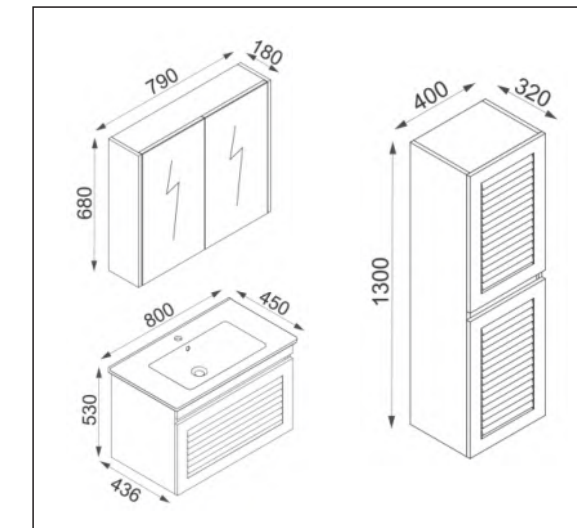

## HELENKA 65-80

8

9

**18 MM MDF LAM KAPAK**  
18 MM MDF DOOR

**18MM MDF LAM GÖVDE**  
18 MM MDF CABINET FRAME

**DOLAPLI FLOTAL AYNA**  
FLOTAL MIRROR WITH WALL CABINET

**SERAMİK LAVABO**  
CERAMIC SINK

**FRENLI KAPAK**  
SOFT CLOSE DOOR