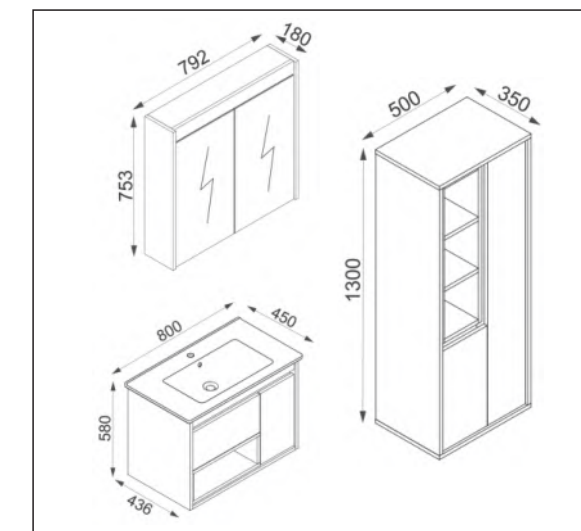

**SERAMİK LAVABO**  
CERAMIC SINK

**FRENLİ KAPAK**  
SOFT CLOSE DOOR

**FRENLİ ÇEKMECE**  
SOFT CLOSE DRAWER

17

- 18 MM MDF LAM KAPAK**  
18 MM MDF DOOR
- 18MM MDF LAM GÖVDE**  
18 MM MDF CABINET FRAME
- DOLAPLI FLOTAL AYNA**  
FLOTAL MIRROR WITH WALL CABINET
- SERAMİK LAVABO**  
CERAMIC SINK
- RAFLI BOY DOLABI**  
HIGH CABINET WITH OPEN SHELVES
- FRENLİ KAPAK**  
SOFT CLOSE DOOR