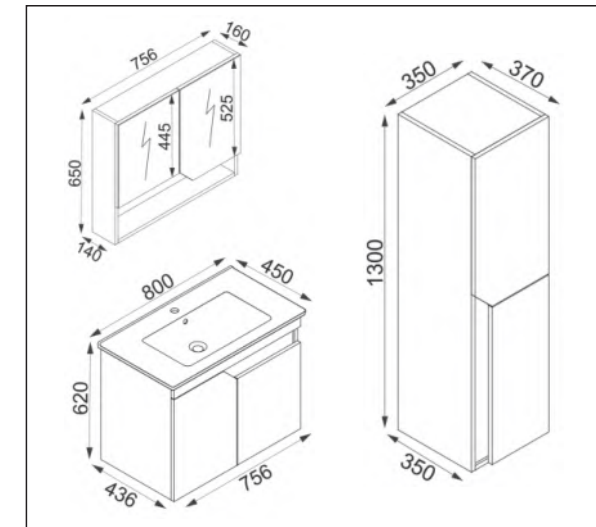

18 MM MDF LAM KAPAK
18 MM MDF DOOR

18MM MDF LAM GÖVDE
18 MM MDF CABINET FRAME

DOLAPLI FLOTAL AYNA
FLOTAL MIRROR WITH WALL CABINET

SERAMİK LAVABO
CERAMIC SINK

RAFLI ÜST DOLAP
WALL CABINET WITH OPEN SHELF

FRENLİ KAPAK
SOFT CLOSE DOOR