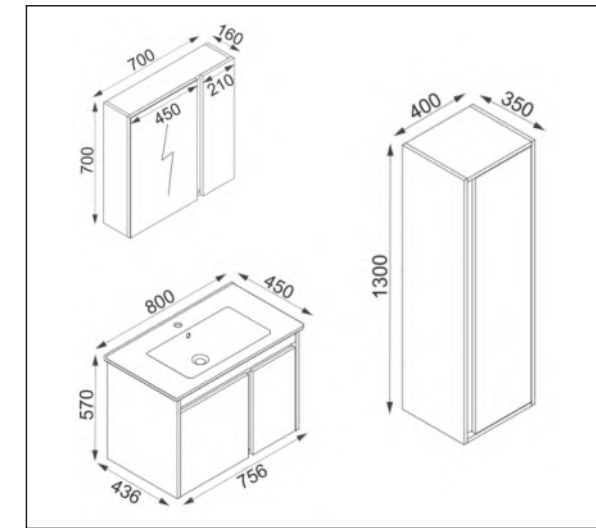

SERAMİK LAVABO  
CERAMIC SINK

FRENLİ KAPAK  
SOFT CLOSE DOOR

AVER 55-65-80-100

34

35

**18 MM MDF LAM KAPAK**  
18 MM MDF DOOR

**18MM MDF LAM GÖVDE**  
18 MM MDF CABINET FRAME

**DOLAPLI FLOTAL AYNA**  
FLOTAL MIRROR WITH WALL CABINET