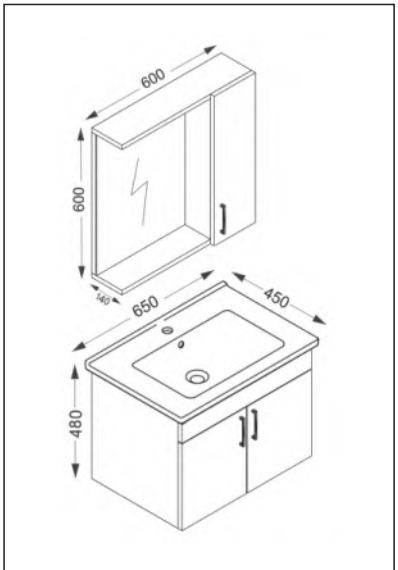

- 18 MM MDF LAM KAPAK
  18 MM MDF DOOR
- 18MM MDF LAM GÖVDE
  18 MM MDF CABINET FRAME
- DOLAPLI FLOTAL AYNA
  FLOTAL MIRROR WITH WALL CABINET
- SERAMİK LAVABO
  CERAMIC SINK
- FRENLİ KAPAK
  SOFT CLOSE DOOR