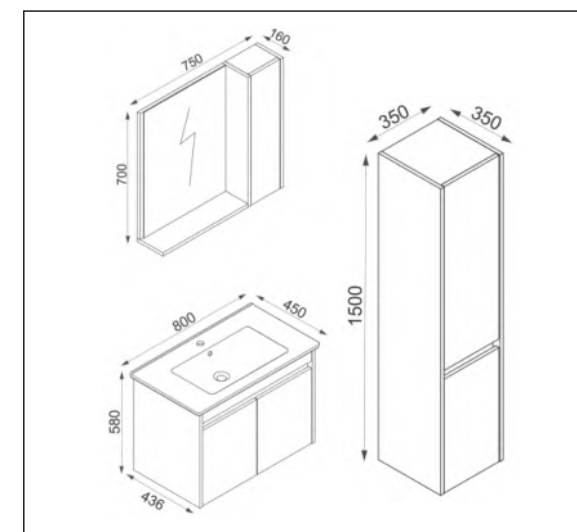

MAYA 55-65-80-100

18 MM MDF LAM KAPAK
18 MM MDF DOOR

18MM MDF LAM GÖVDE
18 MM MDF CABINET FRAME

DOLAPLI FLOTAL AYNA
FLOTAL MIRROR WITH WALL CABINET

SERAMİK LAVABO
CERAMIC SINK

FRENLİ KAPAK
SOFT CLOSE DOOR