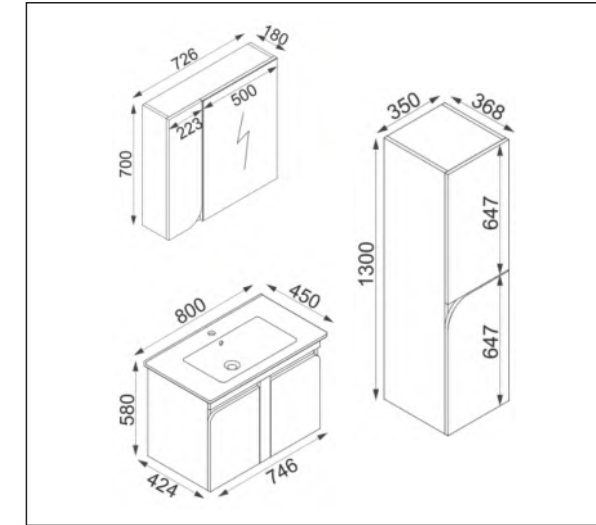

COOPER 65-80

18 MM MDF LAM KAPAK
18 MM MDF DOOR

18MM MDF LAM GÖVDE
18 MM MDF CABINET FRAME

DOLAPLI FLOTAL AYNA
FLOTAL MIRROR WITH WALL CABINET

SERAMİK LAVABO
CERAMIC SINK

FRENLİ KAPAK
SOFT CLOSE DOOR