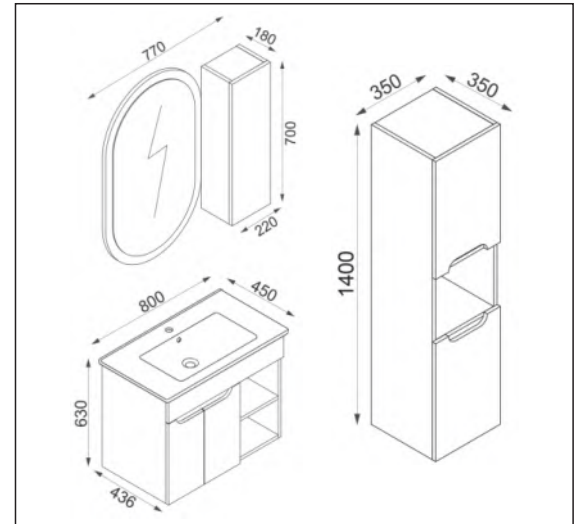

18 MM MDF LAM KAPAK
18 MM MDF DOOR

18MM MDF LAM GÖVDE
18 MM MDF CABINET FRAME

ÇERÇEVELİ FLOTAL AYNA
FRAMED FLOTAL WALL MIRROR

SERAMİK LAVABO
CERAMIC SINK

RAFLI BOY DOLABI + RAFLI ALT DOLAP
HIGH CABINET AND WASH BASIN CABINET
WITH OPEN SHELVES

FRENLİ KAPAK
SOFT CLOSE DOOR