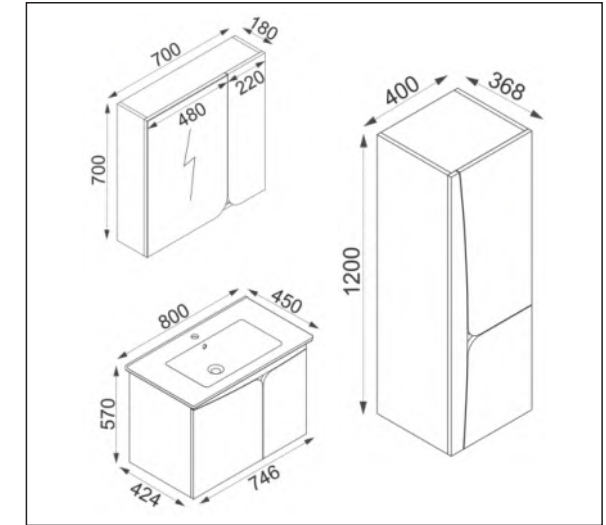

18 MM MDF LAM KAPAK
18 MM MDF DOOR

18MM MDF LAM GÖVDE
18 MM MDF CABINET FRAME

DOLAPLI FLOTAL AYNA
FLOTAL MIRROR WITH WALL CABINET

SERAMİK LAVABO
CERAMIC SINK

FRENLİ KAPAK
SOFT CLOSE DOOR