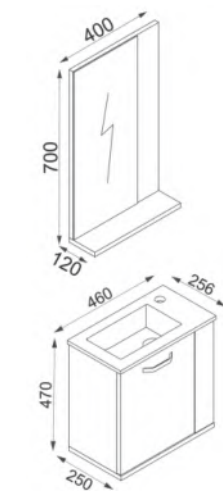

18 MM MDF LAM KAPAK
18 MM MDF DOOR

18MM MDF LAM GÖVDE
18 MM MDF CABINET FRAME

FLOTAL AYNA
FLOTAL MIRROR

SERAMİK LAVABO
CERAMIC SINK

FRENLİ KAPAK
SOFT CLOSE DOOR