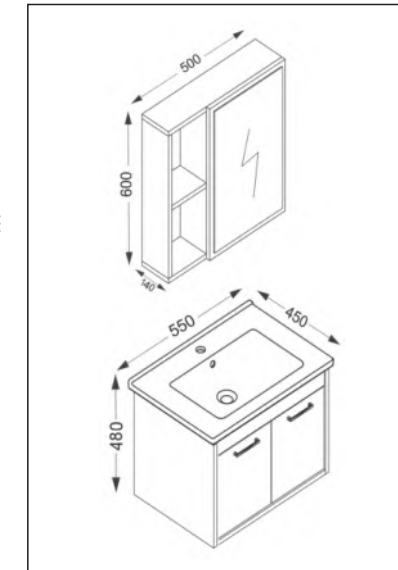

- 18 MM MDF LAM KAPAK
  18 MM MDF DOOR
- 18MM MDF LAM GÖVDE
  18 MM MDF CABINET FRAME
- DOLAPLI FLOTAL AYNA
  FLOTAL MIRROR WITH WALL
  CABINET
- SERAMİK LAVABO
  CERAMIC SINK
- FRENLİ KAPAK
  SOFT CLOSE DOOR