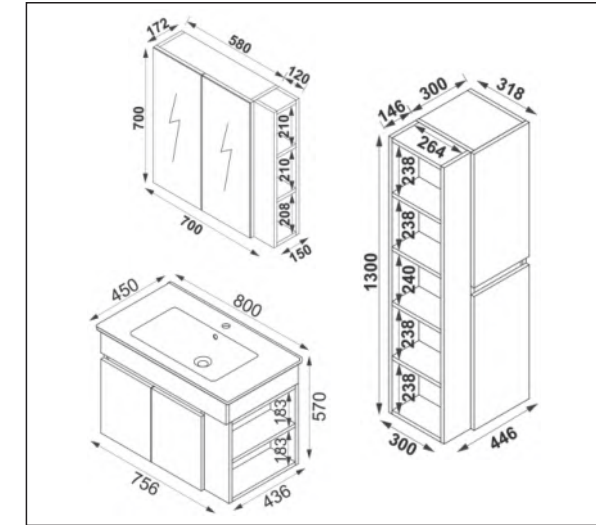

VALDERA 65-80-100

18 MM MDF LAM KAPAK
18 MM MDF DOOR

18MM MDF LAM GÖVDE
18 MM MDF CABINET FRAME

DOLAPLI FLOTAL AYNA
FLOTAL MIRROR WITH WALL CABINET

SERAMİK LAVABO
CERAMIC SINK

RAFLI BOY DOLABI
HIGH CABINET WITH OPEN SHELVES

FRENLİ KAPAK
SOFT CLOSE DOOR