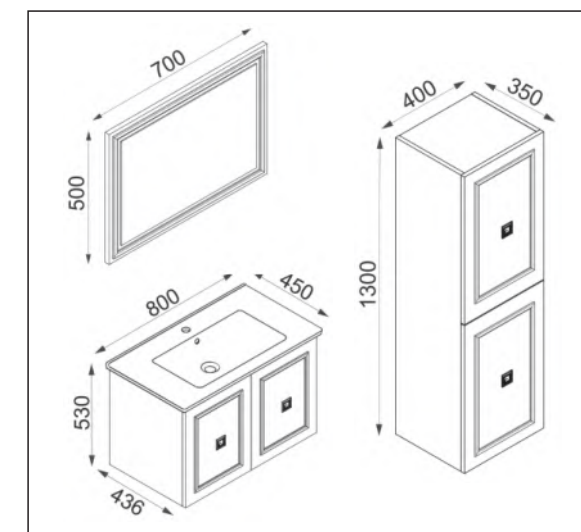

- 18 MM MDF LAM KAPAK
  18 MM MDF DOOR
- 18MM MDF LAM GÖVDE
  18 MM MDF CABINET FRAME
- ÇERÇEVELİ FLOTAL AYNA
  FRAMED FLOTAL WALL MIRROR
- SERAMİK LAVABO
  CERAMIC SINK
- FRENLİ KAPAK
  SOFT CLOSE DOOR